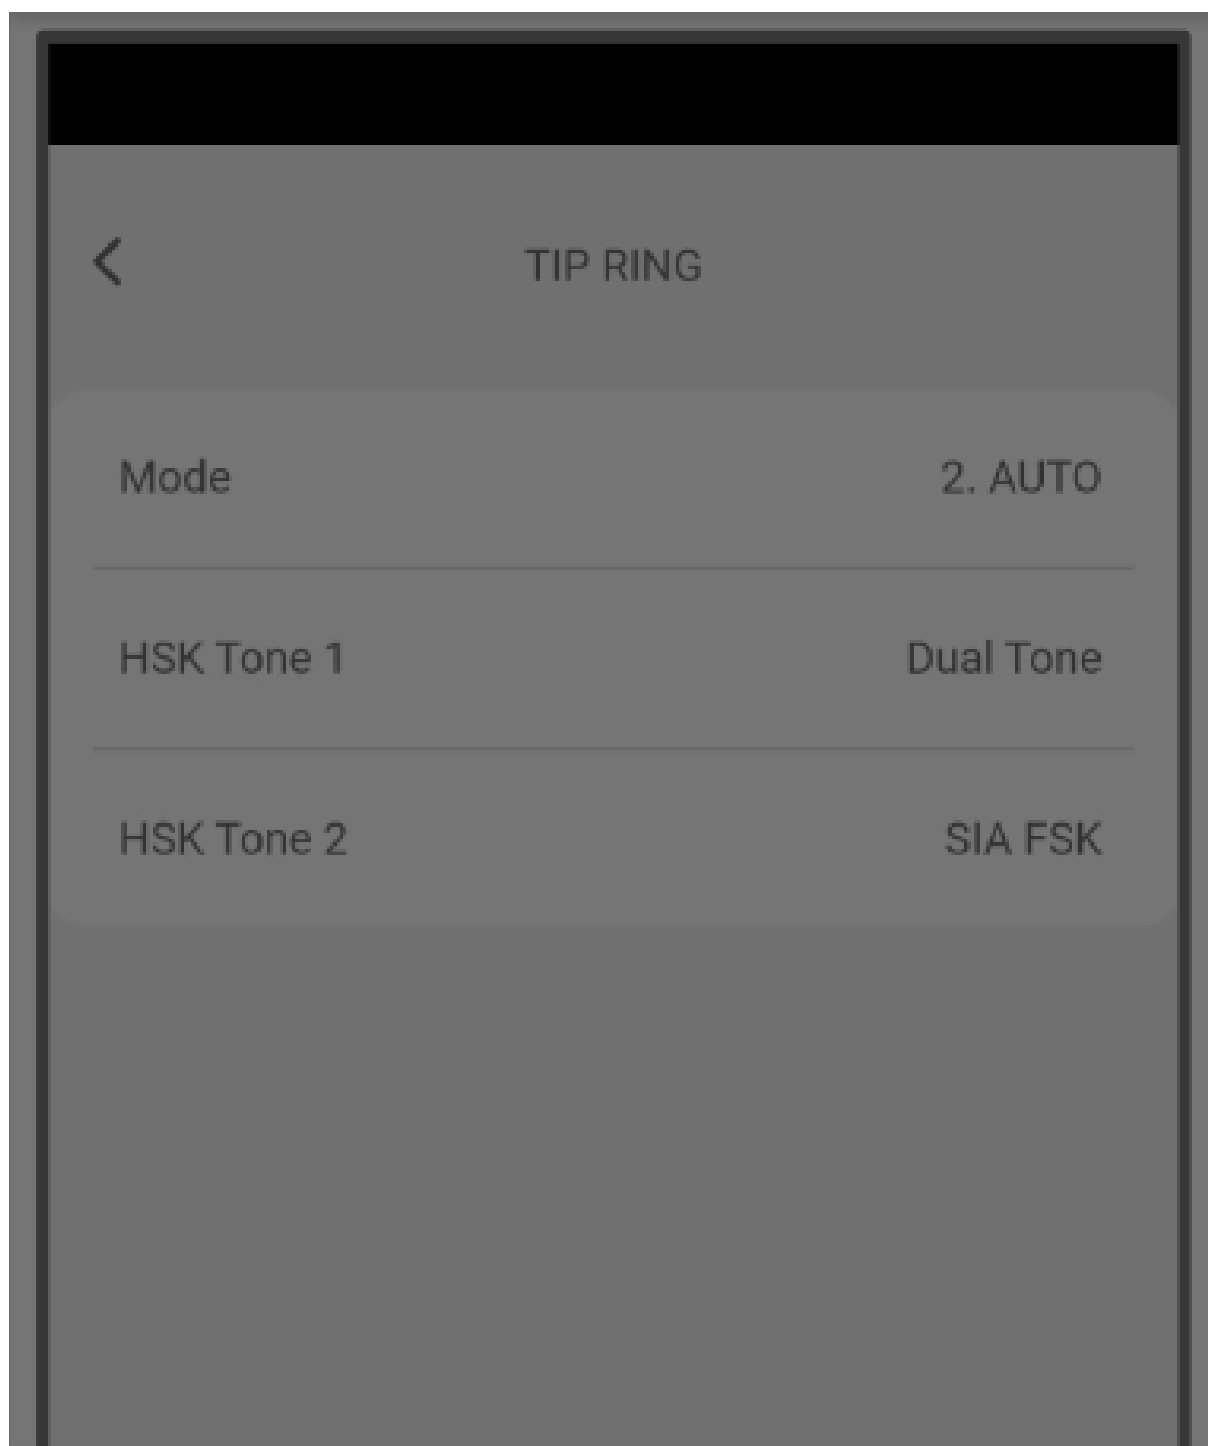

Cookie consent

We use cookies to measure the effectiveness of our documentation and whether users find what they're searching for. With your consent, you're helping us to make our documentation better.

☒ Google Analytics