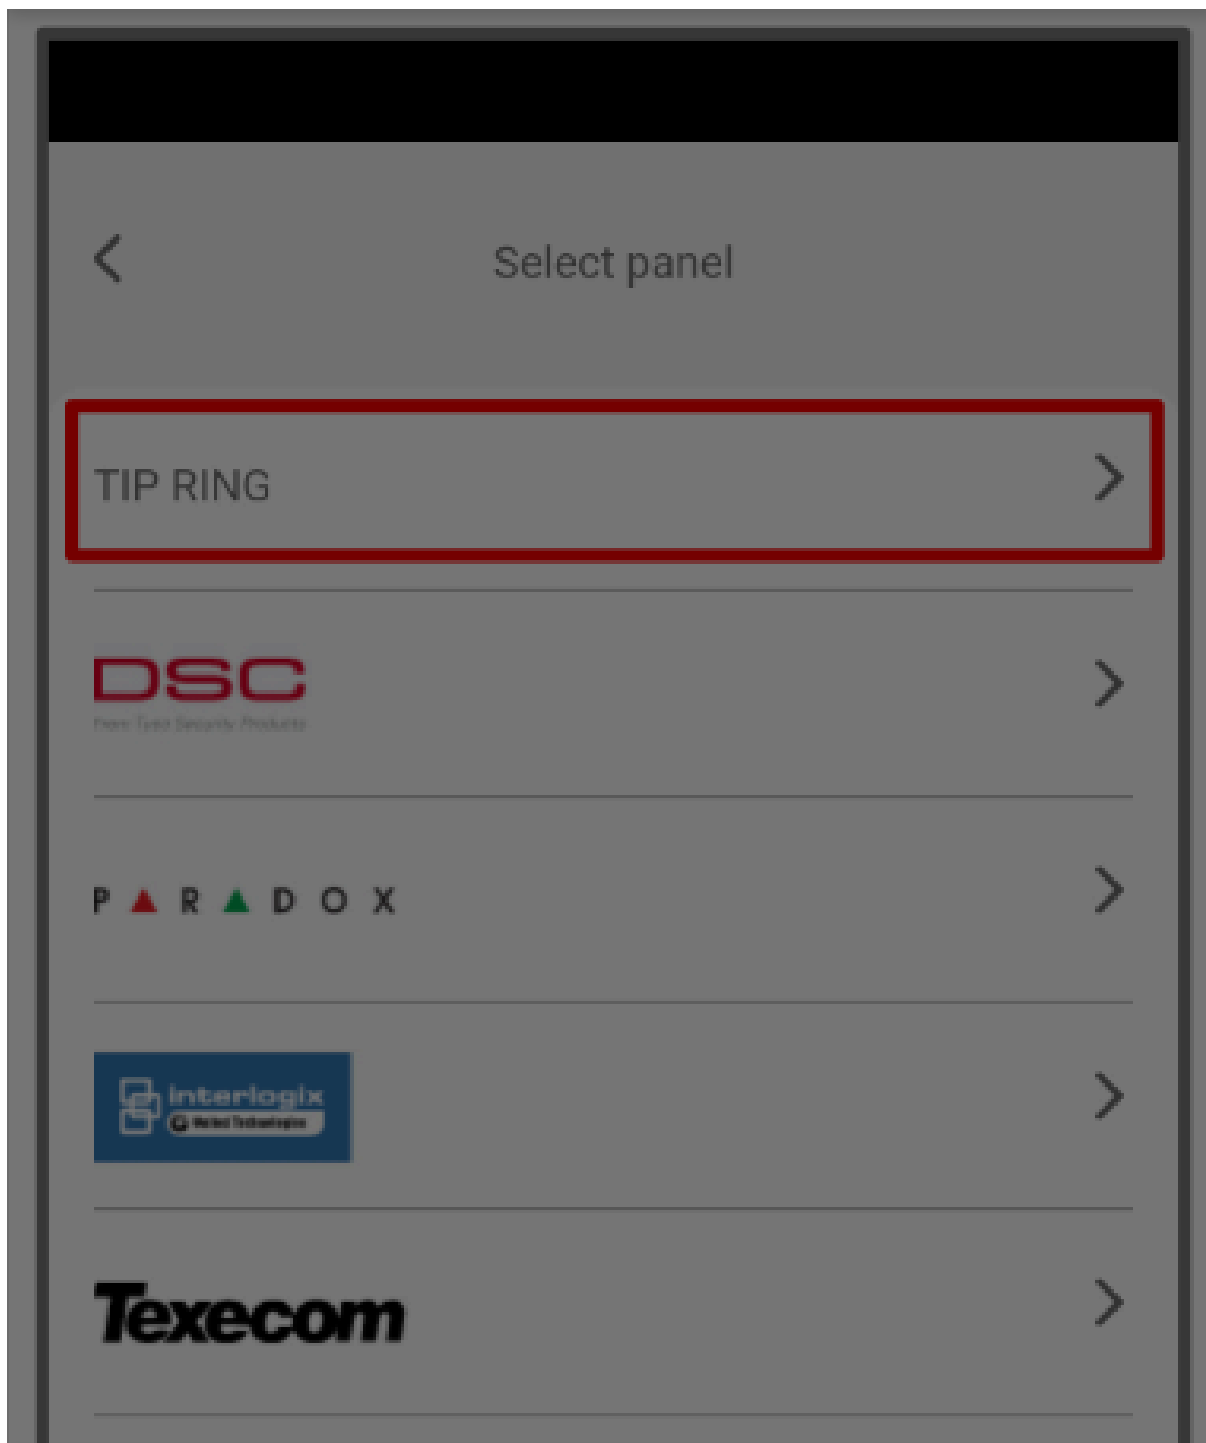

Cookie consent

We use cookies to measure the effectiveness of our documentation and whether users find what they're searching for. With your consent, you're helping us to make our documentation better.

☒ Google Analytics