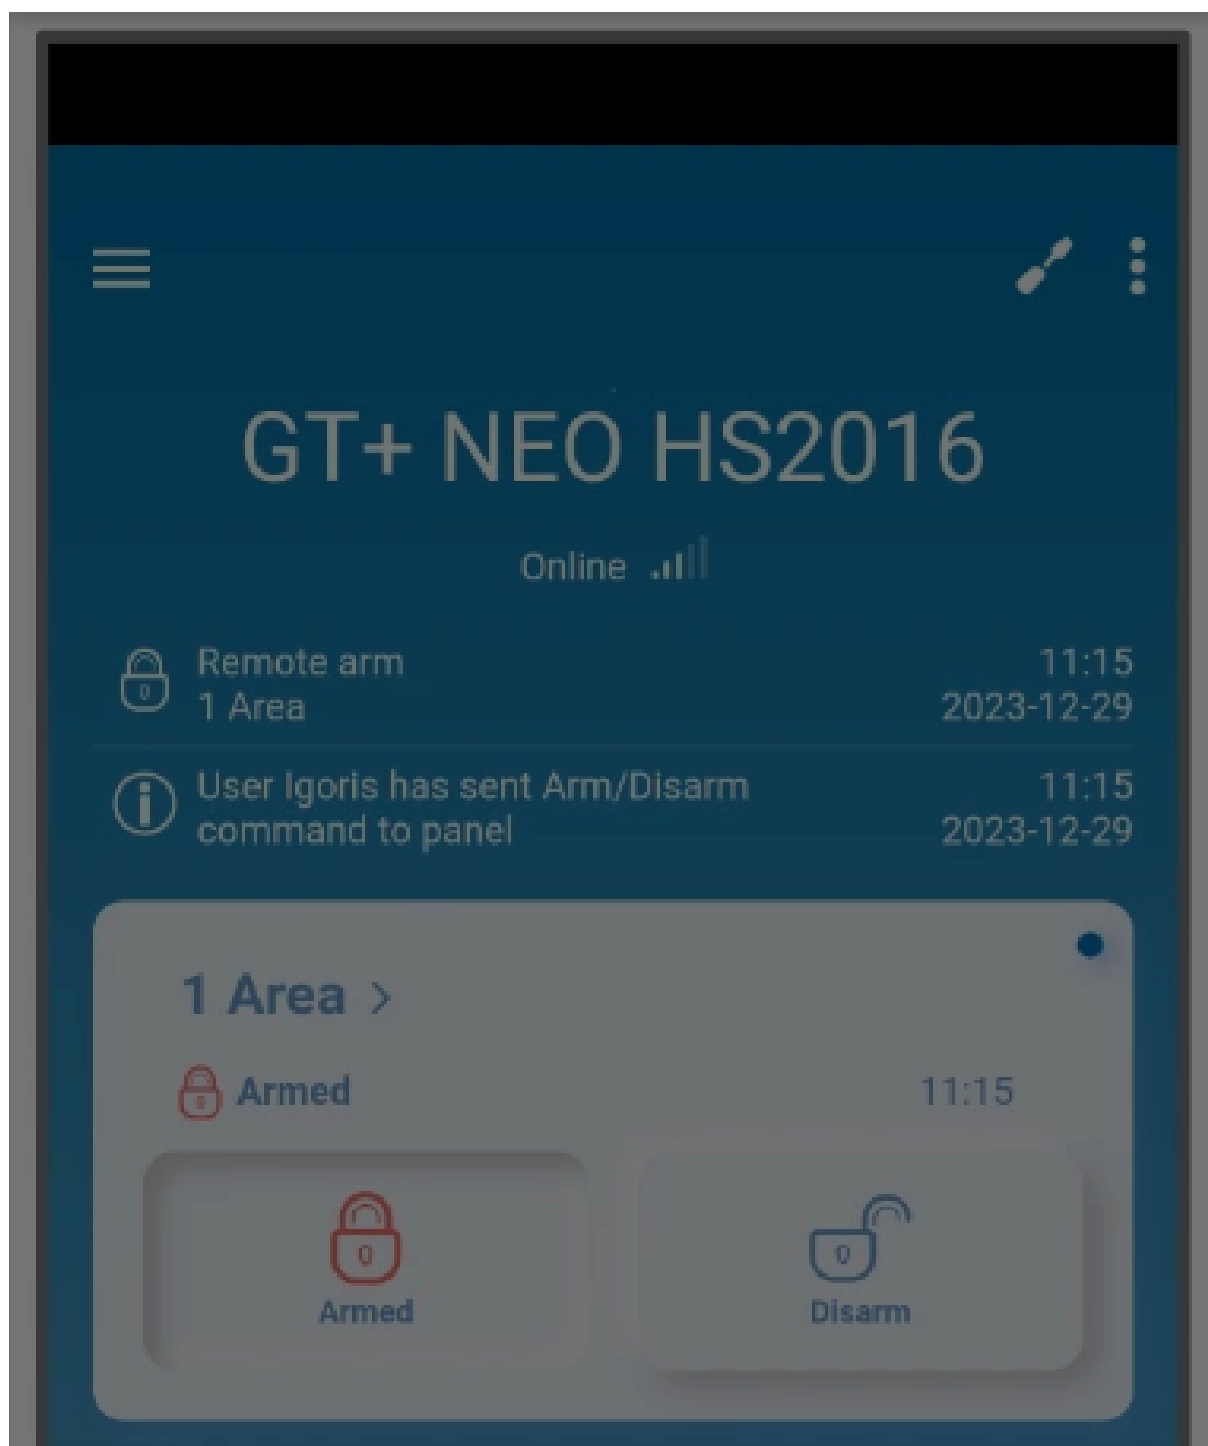

Cookie consent

We use cookies to measure the effectiveness of our documentation and whether users find what they're searching for. With your consent, you're helping us to make our documentation better.

☒ Google Analytics